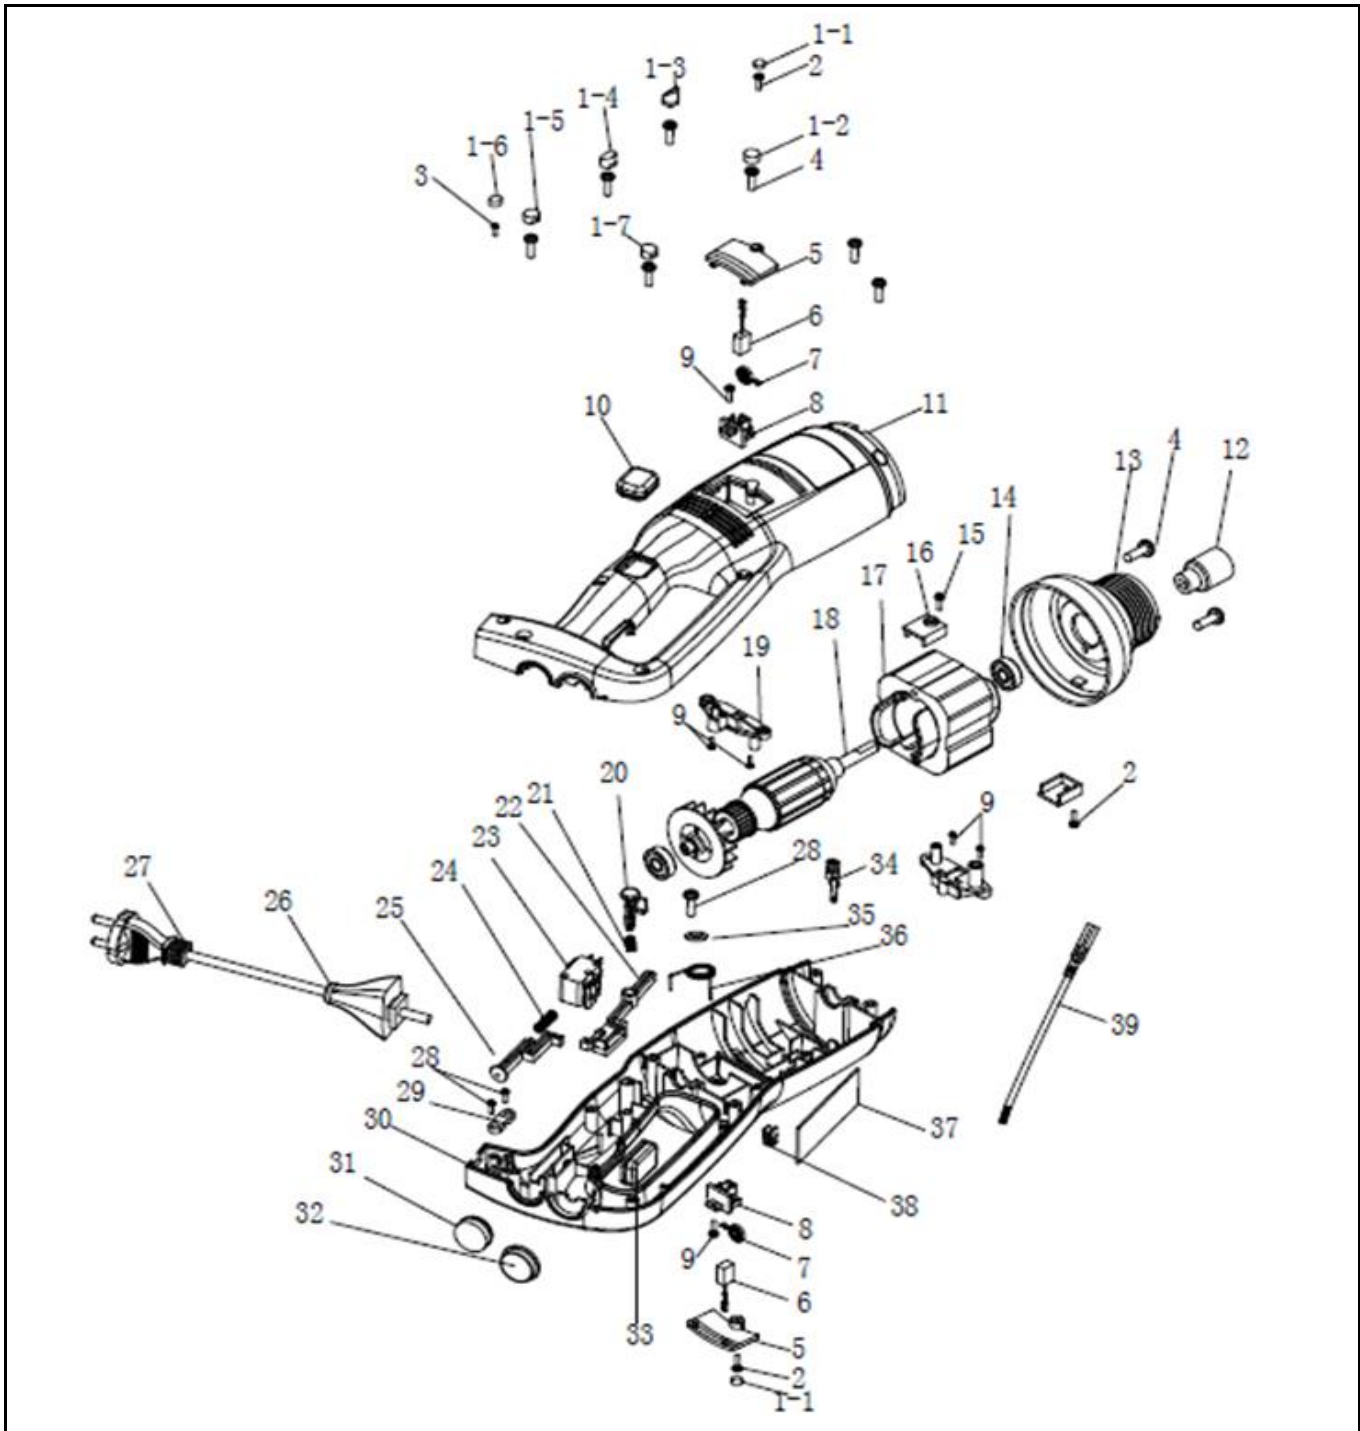

Drawing

 <b>HENDI</b> FOOD SERVICE EQUIPMENT  <b>Hendi B.V.</b> Steenoven 21 3911 TX Rhenen The Netherlands	Batch #	Appliance part#
	0000000 and up	<b>222188</b>
	Description	
	Driving unit kitchen line stick blender adjustable speed	

### Bill of materials (BOM)

 <b>HENDI</b> <small>FOOD SERVICE EQUIPMENT</small>  <b>Hendi B.V.</b> Steenoven 21 3911 TX Rhenen The Netherlands	<b>Batch #</b>	<b>Appliance part#</b>
	0000000 and up	<b>222188</b>
	<b>Description</b>	
Driving unit kitchen line stick blender adjustable speed		

<b>Date</b>	26-07-2016	<b>Revision #</b>	Revision version
<b>Revision</b>	First bill of materials (BOM)		

Item	Description	Part#	Quantity	Remark	Picture
1	Coverplug (complete set)	941232	6	incl item 1-1 until 1-6	
2	Screw 3x10	n/a	2		
3	Screw 3x15	n/a	1		
4	Screw 4x16	n/a	2		
5	Cover	n/a	2		
6	Carbon brush (set of 2 pcs)	941249	2	Incl item 6,7,8,9 and 19	
7	Spring	nss	2	Available as 941249	
8	Carbon brush holder	nss	2	Available as 941249	
9	Screw 3x12	nss	4	Available as 941249	
10	Cover Interlock (A)	941331	1		
11	Housing right side	n/a	1		
12	Coupler female	941256	1		
13	Cap	n/a	1		
14	Bearing (608Z)	nss	2	Available as 941348	
15	Screw	n/a	2		
16	Bracket	n/a	2		
17	Stator	nss	1	Available as 941348	
18	Motor 500W (complete assembly)	941348	1	Incl item 16,17 and 18	
19	Bracket	nss	2	Available as 941249	
20	Interlock (A)	941270	1	Incl item 20 and 21	
21	Spring interlock (A)	nss	1	Available as 941270	
22	Lever	941287	1		
23	Switch	941294	1		
24	Spring interlock (B)	nss	1	Available as 941300	
25	Interlock (B)	941300	1	Incl item 24 and 25	
26	Grommet	941218	1		
27	Power cord	941225	1		
28	Screw	n/a	2		
29	Retainer	n/a	1		
30	Housing left side	n/a	1		
31	Cover interlock (B)	941317	1		
32	Knob potentiometer	941188	1		
33	Cover switch	941171	1		
34	Male connector	n/a	1		
35	Washer	n/a	1		
36	Spring	n/a	1		
37	PCB incl potentiometer	941324	1		
38	Female connector	n/a	1		
39	Wiring set	n/a	1		